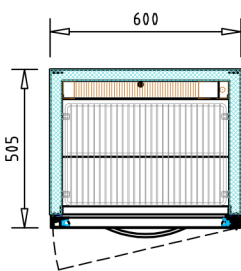

TECHNICAL DATA

Temperature Range	-18° to -22°C
Dimensions	600 x 505 x 840
Refrigerated Volume	126 L
Refrigeration System	Air Cooled | Forced Ventilated System
Refrigerant	R404a (R290 Optional)
Insulation (50mm)	CFC free Cyclopentane
Defrost	Electric | Hot gas
Voltage	220-240V | 50-60Hz

FEATURES

- Digital controller (IP55)
- 120° openable glass door, right hinged
- Self-closing hinges
- Two wire shelves
- Interior & Exterior (front, top, & 2 sides) in AISI 304 S/S
- Locking Kit

OPTIONS

- Custom racks
- Water cooled | Remote compressor

- Special finish | Grade 316
- Special glass finish

- Interior dimmable light

TECHNICAL DRAWINGS

Top view

Section view