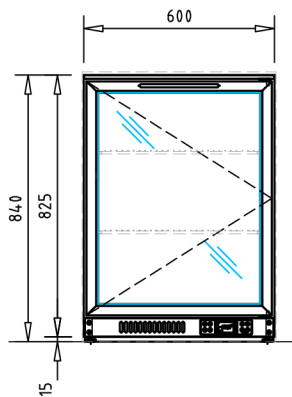

TECHNICAL DATA

Temperature Range	-18° to -22°C
Dimensions	600 x 505 x 840
Refrigerated Volume	126 L
Refrigeration System	Air Cooled | Forced Ventilated System
Refrigerant	R404a (R290 Optional)
Insulation (50mm)	CFC free Cyclopentane
Defrost	Electric | Hot gas
Voltage	220-240V | 50-60Hz

FEATURES

- Digital controller (IP55)
- 120° openable glass door, right hinged
- Self-closing hinges
- Two wire shelves
- Interior & Exterior (front, top, & 2 sides) in AISI 304 S/S
- Locking Kit

OPTIONS

- Custom racks
- Water cooled | Remote compressor

- Special finish | Grade 316
- Special glass finish

- Interior dimmable light

TECHNICAL DRAWINGS

Top view

Front view

Section view