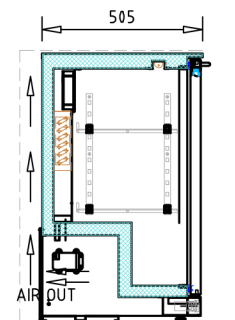

Section view